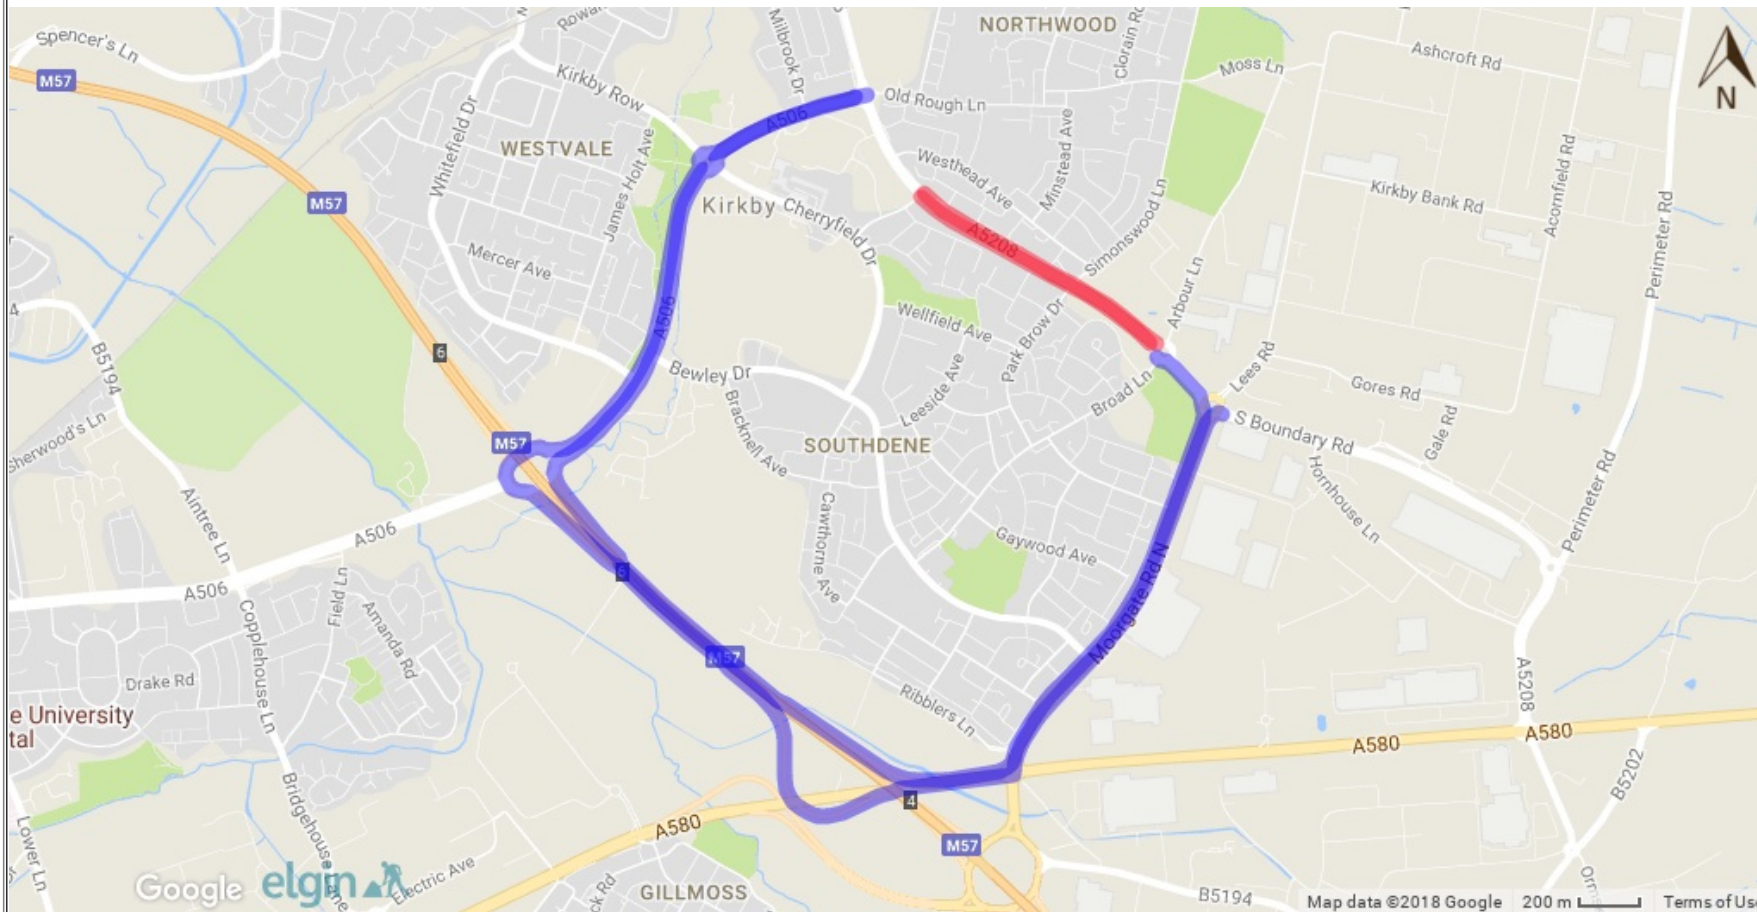

Project Title:  
County Road, Kirkby

Drawing Information:  
Temporary Road Closure

Crown Copyright, Knowsley MBC. All rights reserved - 100017655, 2018  
Knowsley Council Department of Regeneration, Economy and Skills PO Box 24 Archway Road Huyton Knowsley Merseyside L36 9YU

Author:  
GEC  
Checked by: RT  
Produced by:  
5th April 2018

Drawing Number:  
PT/TM/6191

Drawing Scale:  
NTS

Key:  
Blue Line - Proposed Diversion Route  
Red Line - Extent of Temporary Road Closure

Map data © [Google Terms of Use](#)

Diversion Route via:

Moorgate Road North, East Lancashire Road, M57, Valley Road, Hall Lane and vice versa